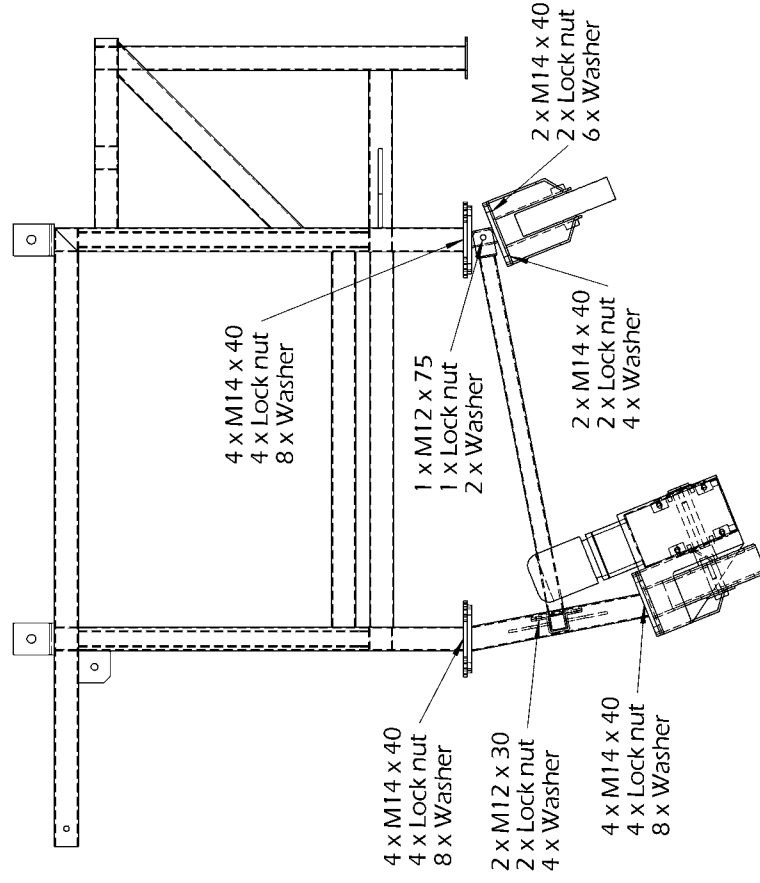

DOME ROOF RIGGING KIT

ITEM	QTY.	DESCRIPTION
1	1	RD-D1-02 Drive Support Front Frame
2	2	RD-D1-05 Rear Support
3	2	RD-D1-07 Middle Support Bar
4	2	RD-D2-05 Middle Bar Mount Plate