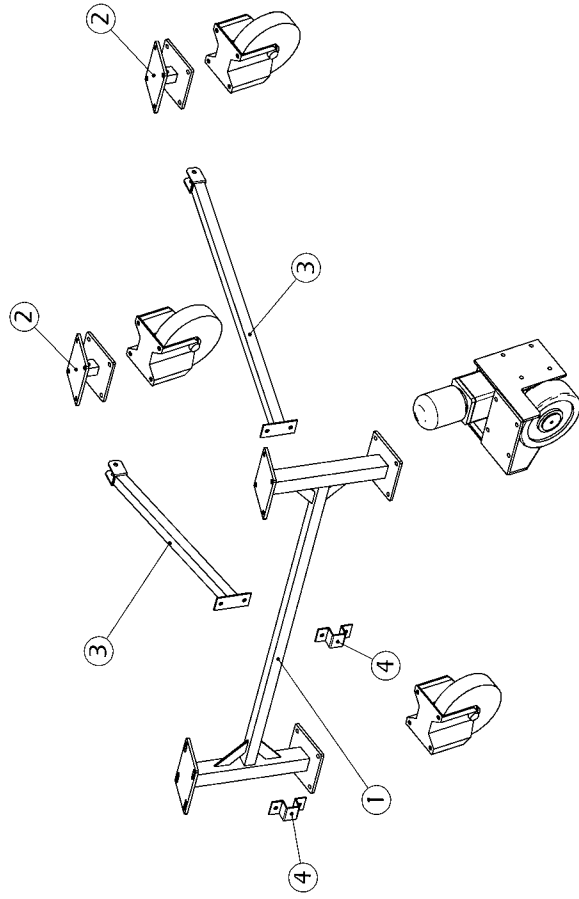

DOME ROOF RIGGING KIT

ITEM	QTY.	DESCRIPTION
1	1	RD-D1-02 Drive Support Front Frame
2	2	RD-D1-05 Rear Support
3	2	RD-D1-07 Middle Support Bar
4	2	RD-D2-05 Middle Bar Mount Plate